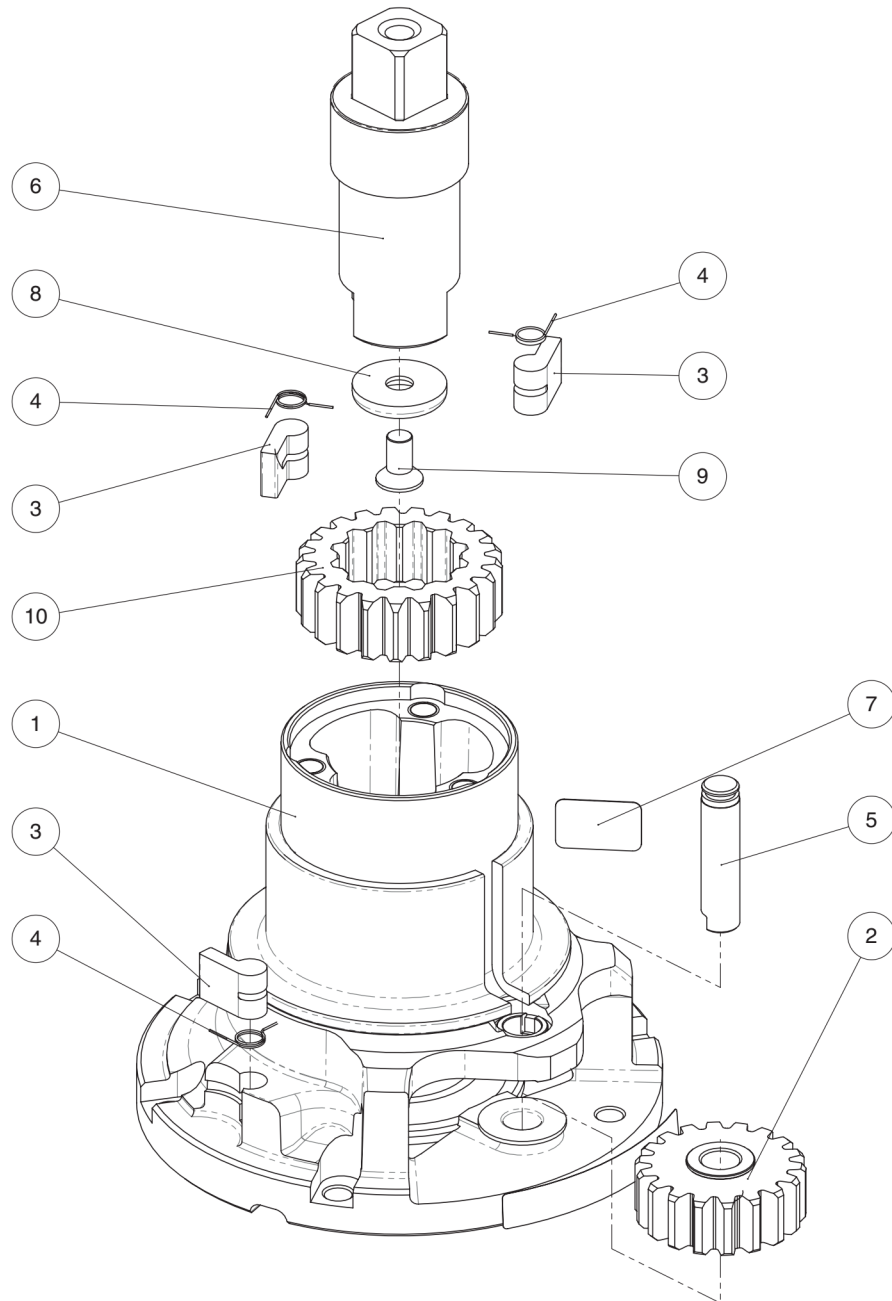

Radial Winch 20.2 PTBBB, PTCCC

Radial Winch 20.2 PTBBB, PTCCC

Radial Winch 20.2 PTCCC

CCC = All-Chrome bronze

Pos.	Q.ty	Code	Description
1	1	A96874100	Assy Housing Winch 20 Housing W20 CCC Heli-coil M6x9
	1	S413740085	Bushing Ø9xØ11x9
	1	S413960085	Bushing Ø9xØ11x12
	1	S413720080	Bushing Ø55xØ62x34
	1	S4137300B2	Washer Ø33.5xØ58x5.5
	1	S4137100A7	Bushing Ø28xØ33x25
2	1	A94136700	Assy Gear Z18 Gear Z18
	2	S418730080	Bushing Ø9xØ11x7
3	6	S000080003	Pawl Ø8*
4	6	S000380001	Pawl Spring Ø8*
5	1	S413700004	Pin
6	1	S415660002	Central Shaft W20 PT
7			Winch Serial Number Sticker
8	1	S268890080	Washer
9	1	M0604003	Screw M6x12 UNI 5933
10	1	S413620041	Gear Z21
11	1	S4151400A0	Socket Support PT
12	1	S416690043	Drum C W20
13	1	S281670097	Red line
14	1	S416710043	Plain Top W20 C
15	1	S678720082	Washer Ø56.5xØ75x1.5
16	3	M0638803	Screw M5x14 UNI 5931
17	3	M0601903	Screw M6x16 UNI1207
18	1	S416680046	Socket PT C
19	1	S415130085	Washer Ø7.7xØ25x5.8
20	1	M0614303	Screw M8x20 UNI 6109
21			Winch Product Sticker**

*Available with service kit; see website www.harken.com

**Winch product sticker