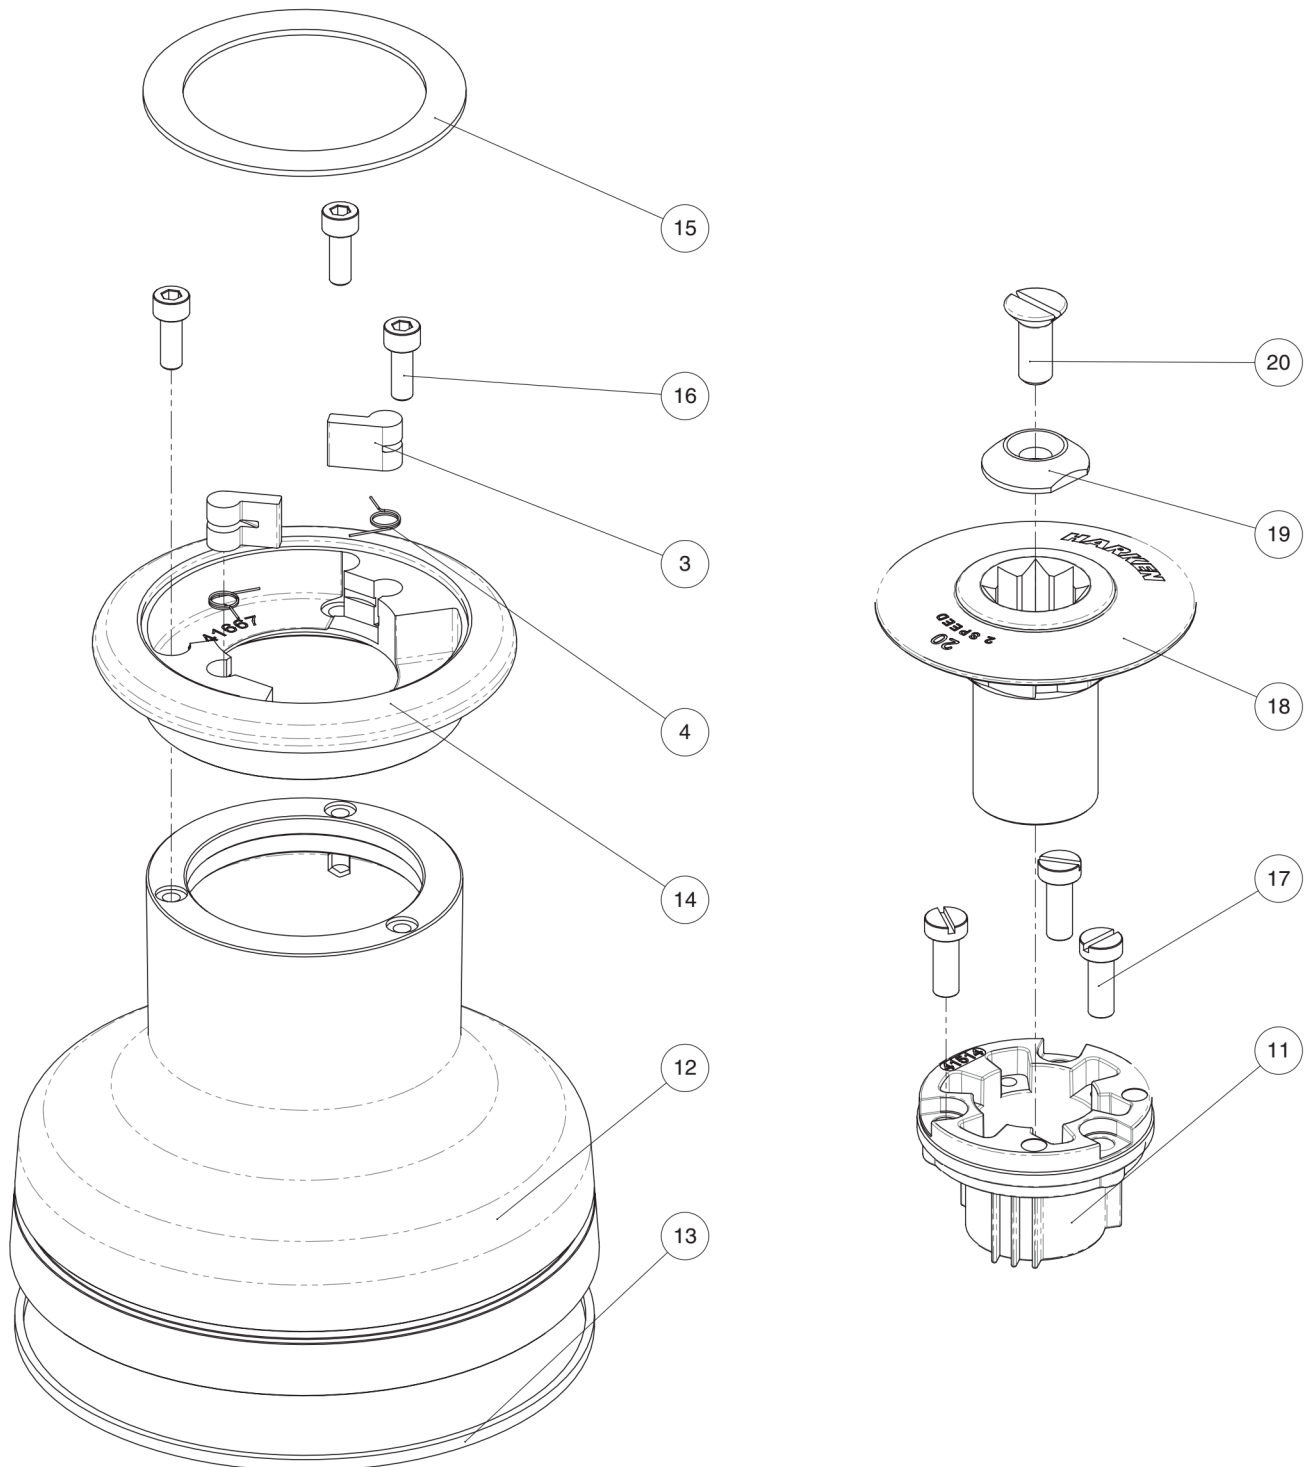

Radial Winch 20.2 PTBBB, PTCCC

Radial Winch 20.2 PTBBB, PTCCC

Radial Winch 20.2 PTCCC

CCC = All-Chrome bronze

Pos.	Q.ty	Code	Description
1	1	A96874100	Assy Housing Winch 20 Housing W20 CCC Heli-coil M6x9
	1	S413740085	Bushing Ø9xØ11x9
	1	S413960085	Bushing Ø9xØ11x12
	1	S413720080	Bushing Ø55xØ62x34
	1	S4137300B2	Washer Ø33.5xØ58x5.5
	1	S4137100A7	Bushing Ø28xØ33x25
2	1	A94136700	Assy Gear Z18 Gear Z18
	2	S418730080	Bushing Ø9xØ11x7
3	6	S000080003	Pawl Ø8*
4	6	S000380001	Pawl Spring Ø8*
5	1	S413700004	Pin
6	1	S415660002	Central Shaft W20 PT
7			Winch Serial Number Sticker
8	1	S268890080	Washer
9	1	M0604003	Screw M6x12 UNI 5933
10	1	S413620041	Gear Z21
11	1	S4151400A0	Socket Support PT
12	1	S416690043	Drum C W20
13	1	S281670097	Red line
14	1	S416710043	Plain Top W20 C
15	1	S678720082	Washer Ø56.5xØ75x1.5
16	3	M0638803	Screw M5x14 UNI 5931
17	3	M0601903	Screw M6x16 UNI1207
18	1	S416680046	Socket PT C
19	1	S415130085	Washer Ø7.7xØ25x5.8
20	1	M0614303	Screw M8x20 UNI 6109
21			Winch Product Sticker**

*Available with service kit; see website www.harken.com

**Winch product sticker