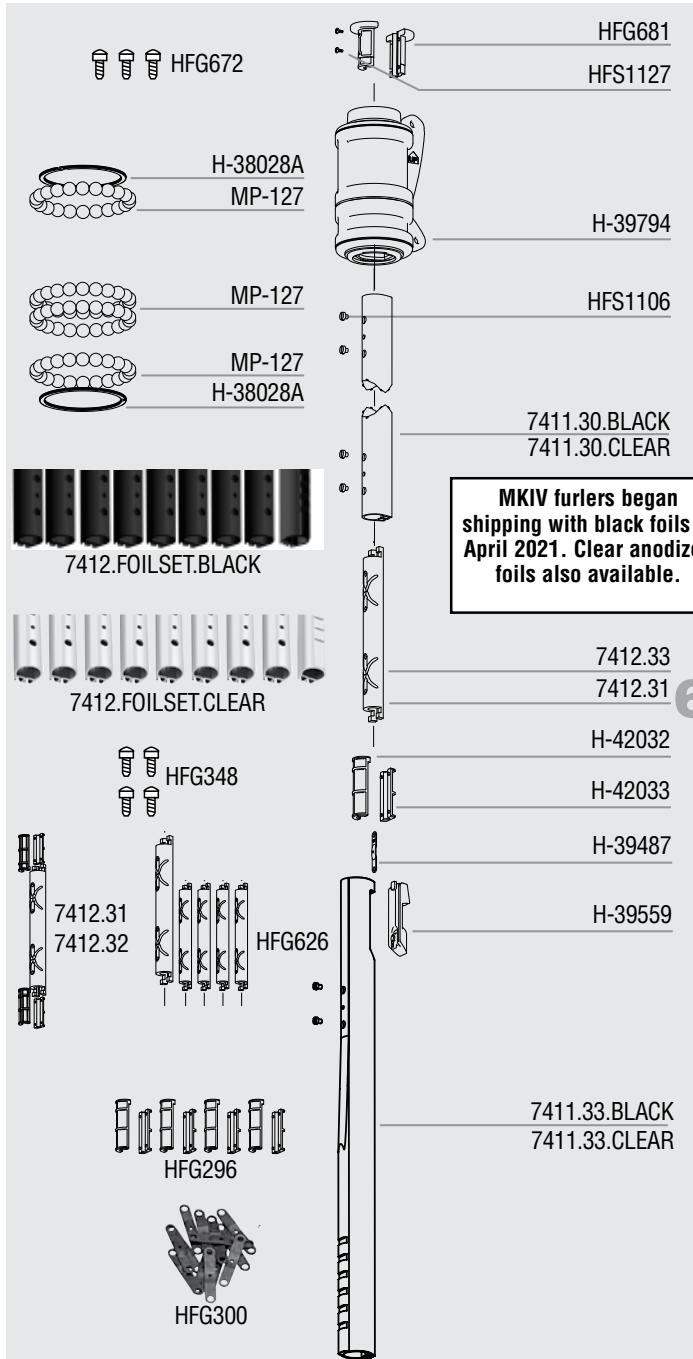

	Description	Order	Part No.
1	Top Cover Assembly w/Screws	1	HFG686
	Top Cover	2	H-35665D
	Top Cover Screw (M4 x .7 x 10MM)	2	HFS980
2	Bottom Flange Assembly w/Screws	1	HFG687
	Flange	2	H-35600C
	Bottom Flange Screw (M4 x .7 x 10MM)	2	HFS980
3	Guard Assembly	1	HFG688
	Guard Set	2	H-35199E
	Guard Screw (M6 x 1 x 40MM SHCS)	2	HFS1052
4	Torque Tube Assembly	1	HFG928
	Clamp	1	H-42346
	Clamp Screw (M6 x 1 x 16MM SHCS)	4	HFS747
5	Hub Assembly	1	HFG924
	Cotter Pin (5/32" x 1.250")	4	HFS203
	Clevis Pin (5/8" x 1.460")	4	H-42397
	Bearing Cap w/Insert	2	HFG933
	A Bearing Cap	1	H-43231
	B IGUS® Bushing	1	HCP1707
	Socket Head Cap Screws (M6 x 1 x 12MM)	4	HFS876
	Ball Plug	5	H-33860A
	Torlon® Ball Bearing (3/8")	28	MP-127
	Delrin® Ball Bearing (3/8")	134	MP-123
Deck Flange	1	H-43100	

UNIT 2

No.	Description	Order	Part No.
5	Rod Adapter Stud (-12) w/Nosepiece	1	7424 -12
	1 Stud (Main Body)	1	H-41531
	2 Nosepiece (-12)	1	H-41527
5	Rod Adapter Stud (-17) w/Nosepiece	1	7425 -17
	1 Stud (Main Body)	1	H-41531
	2 Nosepiece (-17)	1	H-41526
5	3 Cotter Pin (3/32" x 1")	2	HFG193

Description	Order	Part No.
Lead Block Kit	1	7404
29 mm Outboard Lead Assembly	3	7403
57 mm Carbo Ratchet Assembly	1	7402
40 mm Carbo Assembly	1	7401
Horn Cleat	1	HCP168
Additional Lead Blocks		
40 mm Carbo Stand-Up Fixed	1	2652
2.25" Thru-Deck	1	047
Shackle (8 mm)	3	2117
Halyard Restrainer	1	944
Sheave/SS Inner Race Only	1	944ASSY
Clevis Pin (1/4" x .9")	1	HFG467
Bracket-Small	1	HCP393
Cotter Pin (1/16" x 1/2")	1	HFS118
Halyard Deflector	1	7303