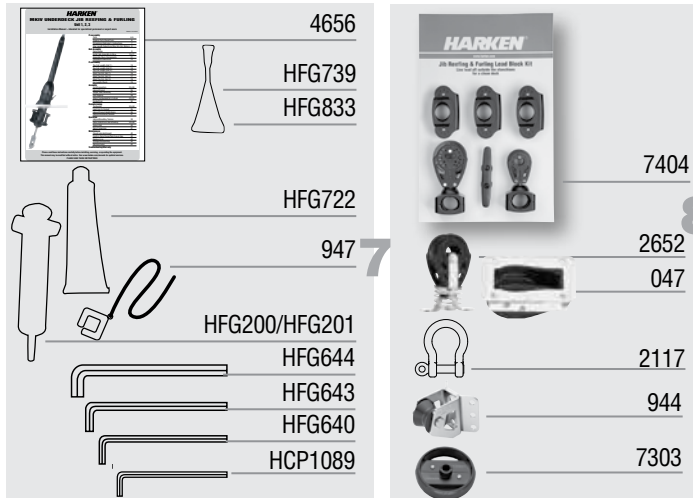

6

UNIT 2

6

7

8

Description	Order	Part No.
Trim Cap Set w/o Screws	1	HFG681
Trim Cap Screw Set	1	HFG672
Trim Cap Screw	3	HFS1127
Halyard Swivel w/o Shackles	1	H-39794
Torton® Ball Bearings	92	MP-127
Clip/Smalley Ring	2	H-38028A
Foil Set - Standard	1	7412.FOILSET.BLACK
Foil (7' / 2.13 m) Luff	8	7412.30.BLACK
Foil (2' / 610 mm) Bottom	1	7412.33.BLACK
Foil Set - (Special Order)	1	7412.FOILSET.CLEAR
Foil (7' / 2.13 m) Luff	8	7412.30.CLEAR
Foil (2' / 610 mm) Bottom	1	7412.33.CLEAR
Foil Screw Set	1	HFG348
Foil Screw	38	HFS1106
Connector Set w/o Bushings	1	HFG626
Connector (9" / 229 mm)	7	—
Connector Bottom (13" / 330 mm)	1	—
Connector Bushing Set	1	HFG296
Connector Bushing (Curved / Longer)	16	H-42032
Connector Bushing (Flat / Shorter)	16	H-42033
Connector w/Bushings, Foil Screws, and Wedges	1	7412.31
Connector (9" / 229 mm)	1	—
Connector Bushing (Curved / Longer)	2	—
Connector Bushing (Flat / Shorter)	2	—
Foil Screw	4	—
Connector Wedge	2	—
Connector w/Bushings Bottom	1	7412.32
Connector Bottom (13" / 330 mm)	1	—
Connector Bushing (Curved / Longer)	2	—
Connector Bushing (Flat / Shorter)	2	—
Connector Wedge Set	1	HFG300
Connector Wedge	18	H-39487
Feeder Set	1	H-39559
Feeder	1	H-33931B
Feeder Screw	1	HFS1129
Tab	1	H-35671A

Description	Order	Part No.
Instruction Manual	1	4656
Prefeeder	1	947
Loctite® Blue	1	833
Loctite® Red	2	HFG739
5200 Adhesive Set	1	HFG725
5200 Marine Adhesive Sealant	1	HFG722
Injector	1	HFG200 HFG201
Hex Keys		
6 mm	1	HFG644
5 mm	1	HFG643
4 mm	1	HFG640
3 mm	1	HCP1089

Description	Order	Part No.
Lead Block Kit	1	7404
29 mm Outboard Lead Assembly	3	7403
57 mm Carbo Ratchet Assembly	1	7402
40 mm Carbo Assembly	1	7401
Horn Cleat	1	HCP168
Additional Lead Blocks		
40 mm Carbo Stand-Up Fixed	1	2652
2.25" Thru-Deck	1	047
Shackle (8 mm)	3	2117
Halyard Restrainer	1	944
Sheave/SS Inner Race Only	1	944ASSY
Clevis Pin (1/4" x .9")	1	HFG467
Bracket-Small	1	HCP393
Cotter Pin (1/16" x 1/2")	1	HFS118
Halyard Deflector	1	7303